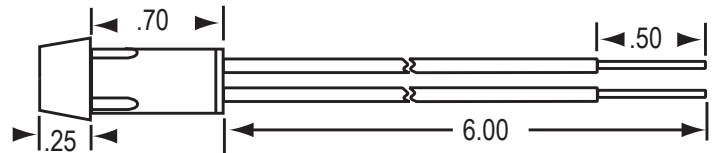

Series 19

Features

- Press fits into .312" panel hole
- Body and lens are one piece construction
- LED, incandescent, and neon illumination

Specifications

- Body & Lens Material: Polycarbonate
- Wire Gauge: 22 ga.
- Wire Strip: 1/2"
- Panel Thickness: .030" min
- Certifications: Contact Us

Series	Lamp	Termination	Base	Bezel	Lens								
XX	XX	X	X	X	XXX								
19	Voltage	Type	Code	Style	Code	Color	Code	Color	Code				
	2	LED	10	6" Wire	1	N/A	0	None	0	Semi-Dome	342	Red	1
	6	LED	11	Special	X					Cylinder	352	Amber	2
	14	LED	12 ³	.187 Tabs	3 ²					Dome	362	Clear	3 ¹
	28	LED	13 ³									Green	4
	6	INCAND	32									Blue	5
	14	INCAND	35										
	28	INCAND	39										
	125	NEON	50										
	250	NEON	52										
	2	ViviBright LED	60										
	6	ViviBright LED	61										
	14	ViviBright LED	62 ³										
	28	ViviBright LED	63 ³										
	Custom		XX										