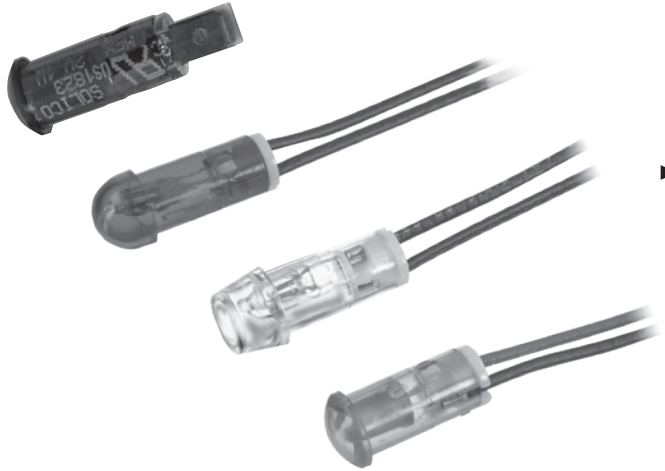

Series 19

Features

- Press fits into .312" panel hole
- Body and lens are one piece construction
- LED, incandescent, and neon illumination

Specifications

- Body & Lens Material: Polycarbonate
- Wire Gauge: 22 ga.
- Wire Strip: 1/2"
- Panel Thickness: .030" min
- Certifications: Contact Us

Series	Lamp	Termination	Base	Bezel	Lens								
XX	XX	X	X	X	XXX								
19	Voltage	Type	Code	Style	Code	Color	Code	Color	Code				
	2	LED	10	6" Wire	1	N/A	0	None	0	Semi-Dome	342	Red	1
	6	LED	11	Special	X					Cylinder	352	Amber	2
	14	LED	12 ³	.187 Tabs	3 ²					Dome	362	Clear	3 ¹
	28	LED	13 ³									Green	4
	6	INCAND	32									Blue	5
	14	INCAND	35										
	28	INCAND	39										
	125	NEON	50										
	250	NEON	52										
	2	ViviBright LED	60										
	6	ViviBright LED	61										
	14	ViviBright LED	62 ³										
	28	ViviBright LED	63 ³										
	Custom		XX										

Additional Options Available:
Contact sales@solico.com

1. Clear lens has white LED
2. Not all voltages available with tabs
3. Wire leads only