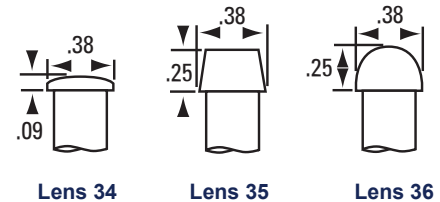

Series 19

Features

- Press fits into .312" panel hole
- Body and lens are one piece construction
- LED, incandescent, and neon illumination

Specifications

- Body & Lens Material: Polycarbonate
- Wire Gauge: 22 ga.
- Wire Strip: 1/2"
- Panel Thickness: .030" min
- Certifications: Contact Us

Series	Lamp	Termination	Base	Bezel	Lens								
XX	XX	X	X	X	XXX								
19	Voltage	Type	Code	Style	Code	Color	Code	Color	Code				
	2	LED	10	6" Wire	1	N/A	0	None	0	Semi-Dome	342	Red	1
	6	LED	11	Special	X					Cylinder	352	Amber	2
	14	LED	12 ³	.187 Tabs	3 ²					Dome	362	Clear	3 ¹
	28	LED	13 ³									Green	4
	6	INCAND	32									Blue	5
	14	INCAND	35										
	28	INCAND	39										
	125	NEON	50										
	250	NEON	52										
	2	ViviBright LED	60										
	6	ViviBright LED	61										
	14	ViviBright LED	62 ³										
	28	ViviBright LED	63 ³										
	Custom		XX										