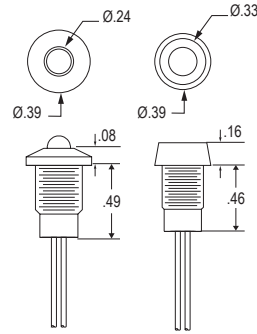

## Features

- Series 47 - 5mm LED
- Threaded body - secured with lockwasher & nut
- Black or Bright finish

## Specifications

- Body Material: Brass (Plated)
- Wire Gauge: Series 47 - 24 ga.
- Wire Strip: 3/8"
- Certifications: Contact Us

Series 47

Series 47

Series	Lamp			Termination		Base		Bezel		Lens			
XX	XX		-	X	-	X	-	X	-	XXX	-	X	0
47	Voltage	Type	Code	Style	Code	Color	Code	Finish	Code	Style	Code	Color	Code
	2	LED	10	6" Wire	1	Dome	7	Bright	2	Diffused	010 <sup>2</sup>	Red	1 <sup>2</sup>
	6	LED	11 <sup>1</sup>	Special	X	Recess	8			Color Clear	030 <sup>2</sup>	Amber	2 <sup>2</sup>
	14	LED	12 <sup>1</sup>							Water Clear	050 <sup>2</sup>	Green	4 <sup>2</sup>
	28	LED	13 <sup>1</sup>									Blue	5 <sup>2</sup>
												White	6 <sup>2</sup>
		Custom	XX									Yellow	8 <sup>2</sup>